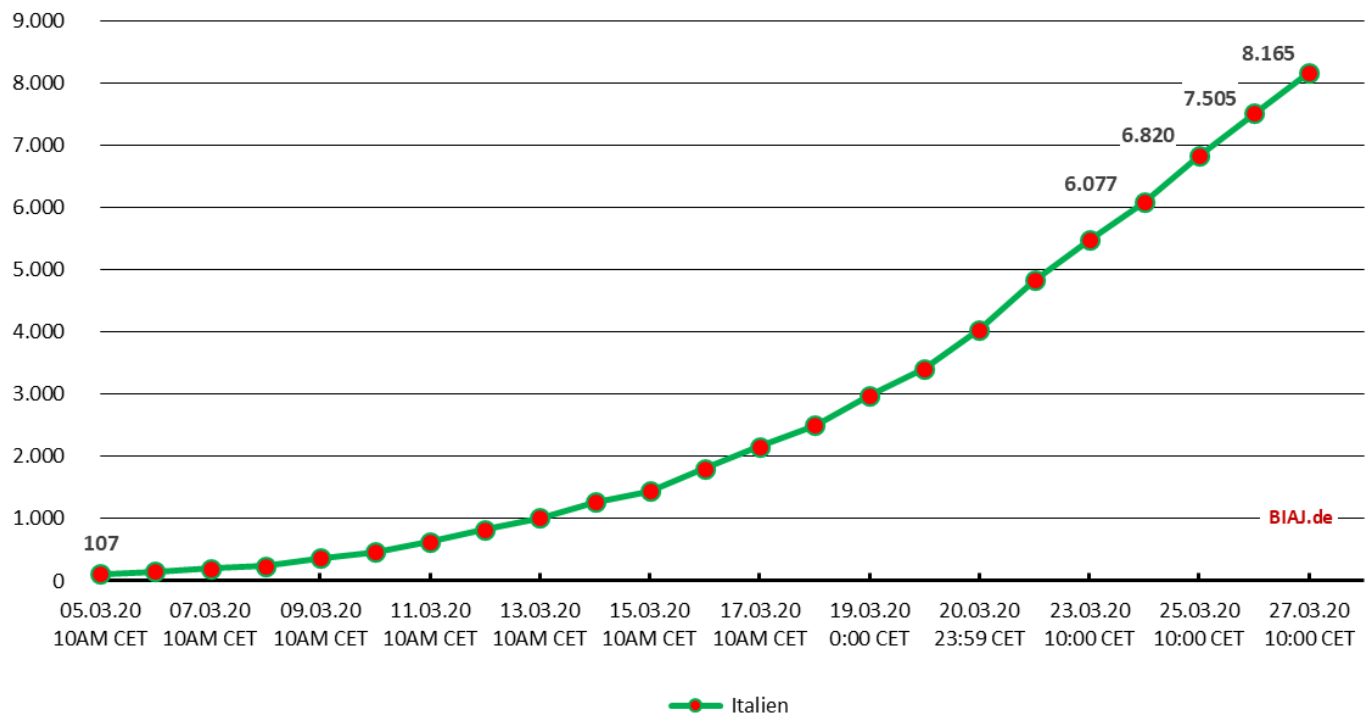

**Coronavirus disease - COVID-19: Total confirmed cases  
Bundesrepublik Deutschland**

Source: WHO, Coronavirus disease 2019 (COVID-19) Situation Report - 45 - 67

**Coronavirus disease - COVID-19: Total deaths  
Bundesrepublik Deutschland**

Source: WHO, Coronavirus disease 2019 (COVID-19) Situation Report - 45 - 67

Coronavirus disease - COVID-19: Total confirmed cases  
Italien

Source: WHO, Coronavirus disease 2019 (COVID-19) Situation Report - 45 - 67

Coronavirus disease - COVID-19: Total deaths  
Italien

Source: WHO, Coronavirus disease 2019 (COVID-19) Situation Report - 45 - 67

Coronavirus disease - COVID-19: Total confirmed cases  
Niederlande

Source: WHO, Coronavirus disease 2019 (COVID-19) Situation Report - 45 - 67