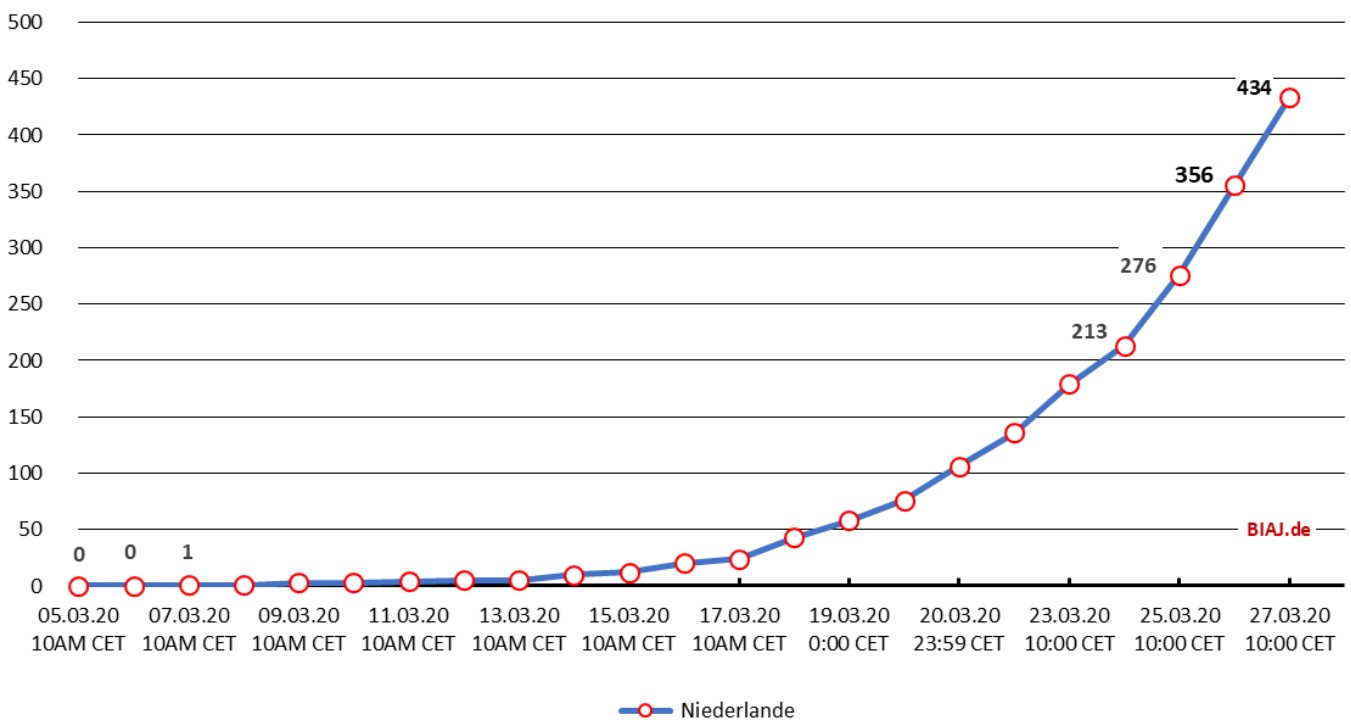

Coronavirus disease - COVID-19: Total deaths
Niederlande

Source: WHO, Coronavirus disease 2019 (COVID-19) Situation Report - 45 - 67