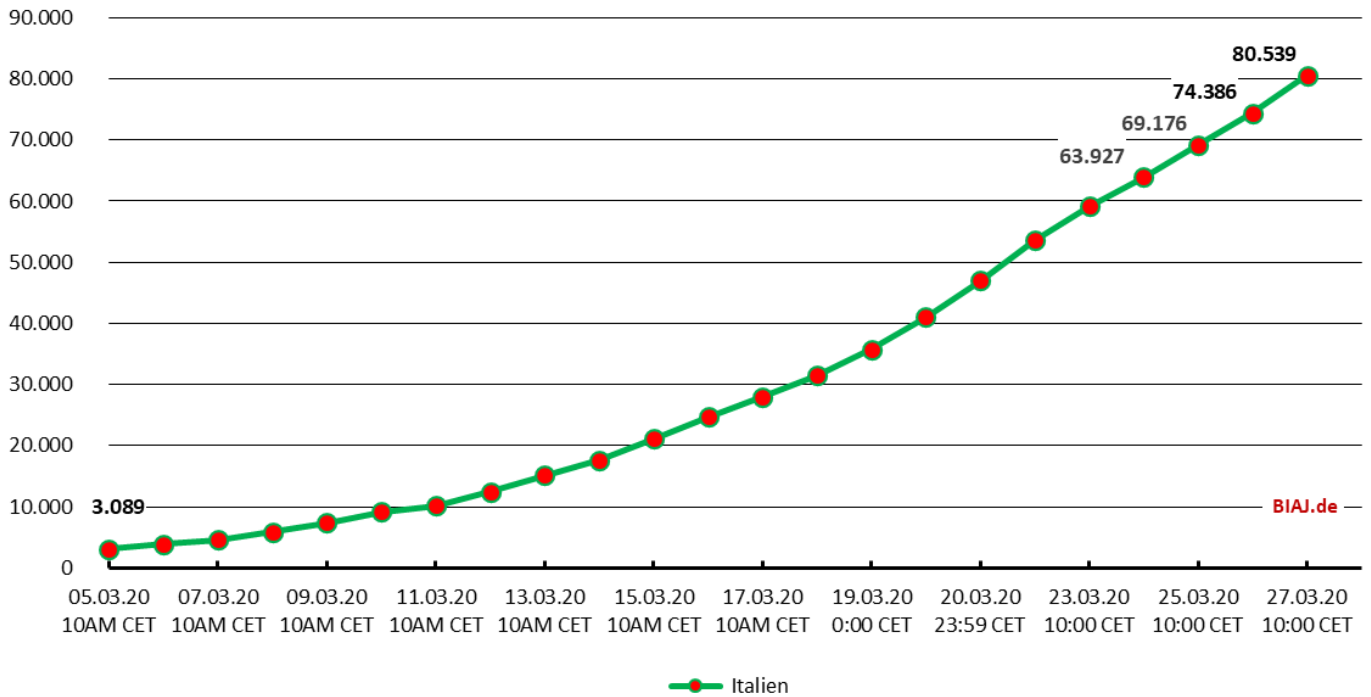

**Coronavirus disease - COVID-19: Total confirmed cases  
Bundesrepublik Deutschland**

Source: WHO, Coronavirus disease 2019 (COVID-19) Situation Report - 45 - 67

**Coronavirus disease - COVID-19: Total deaths  
Bundesrepublik Deutschland**

Source: WHO, Coronavirus disease 2019 (COVID-19) Situation Report - 45 - 67

Coronavirus disease - COVID-19: Total confirmed cases  
Italien

Source: WHO, Coronavirus disease 2019 (COVID-19) Situation Report - 45 - 67