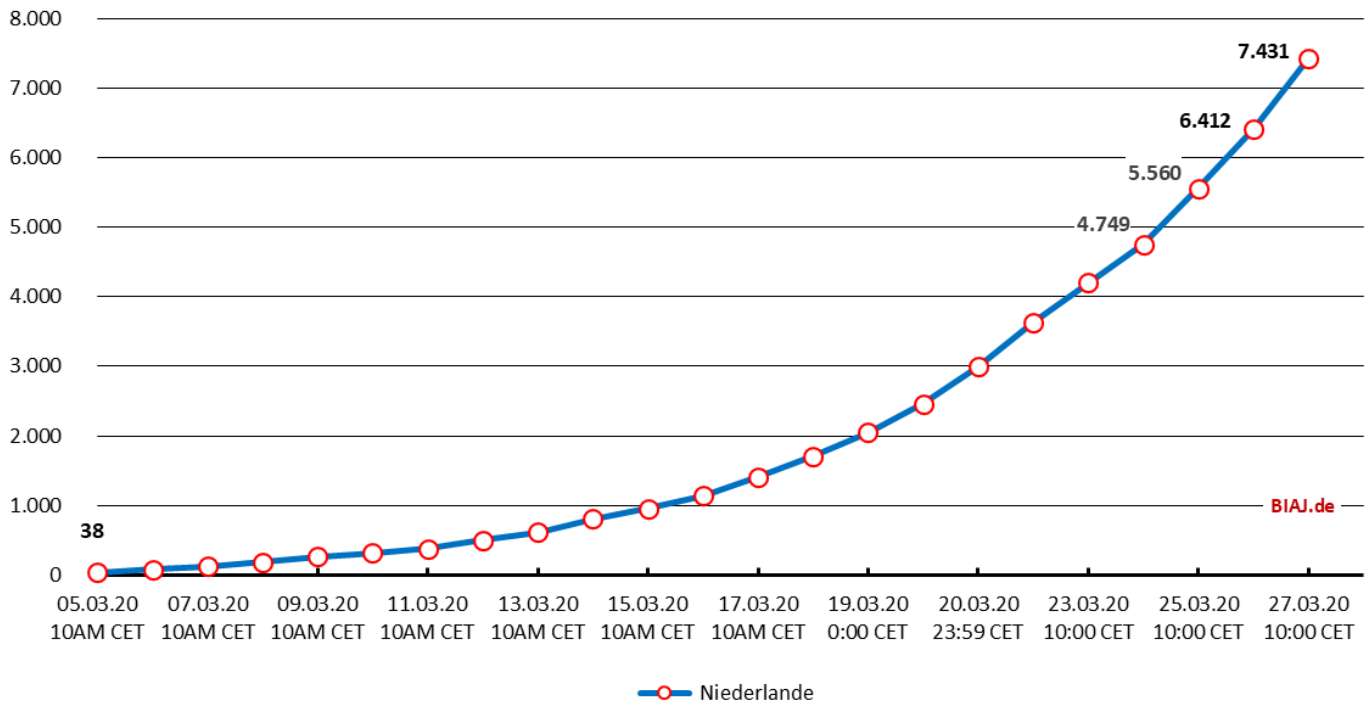

**Coronavirus disease - COVID-19: Total confirmed cases  
Bundesrepublik Deutschland**

Source: WHO, Coronavirus disease 2019 (COVID-19) Situation Report - 45 - 67

**Coronavirus disease - COVID-19: Total deaths  
Bundesrepublik Deutschland**

Source: WHO, Coronavirus disease 2019 (COVID-19) Situation Report - 45 - 67

Coronavirus disease - COVID-19: Total confirmed cases  
Italien

Source: WHO, Coronavirus disease 2019 (COVID-19) Situation Report - 45 - 67

Coronavirus disease - COVID-19: Total deaths  
Italien

Source: WHO, Coronavirus disease 2019 (COVID-19) Situation Report - 45 - 67

Coronavirus disease - COVID-19: Total confirmed cases  
Niederlande

Source: WHO, Coronavirus disease 2019 (COVID-19) Situation Report - 45 - 67