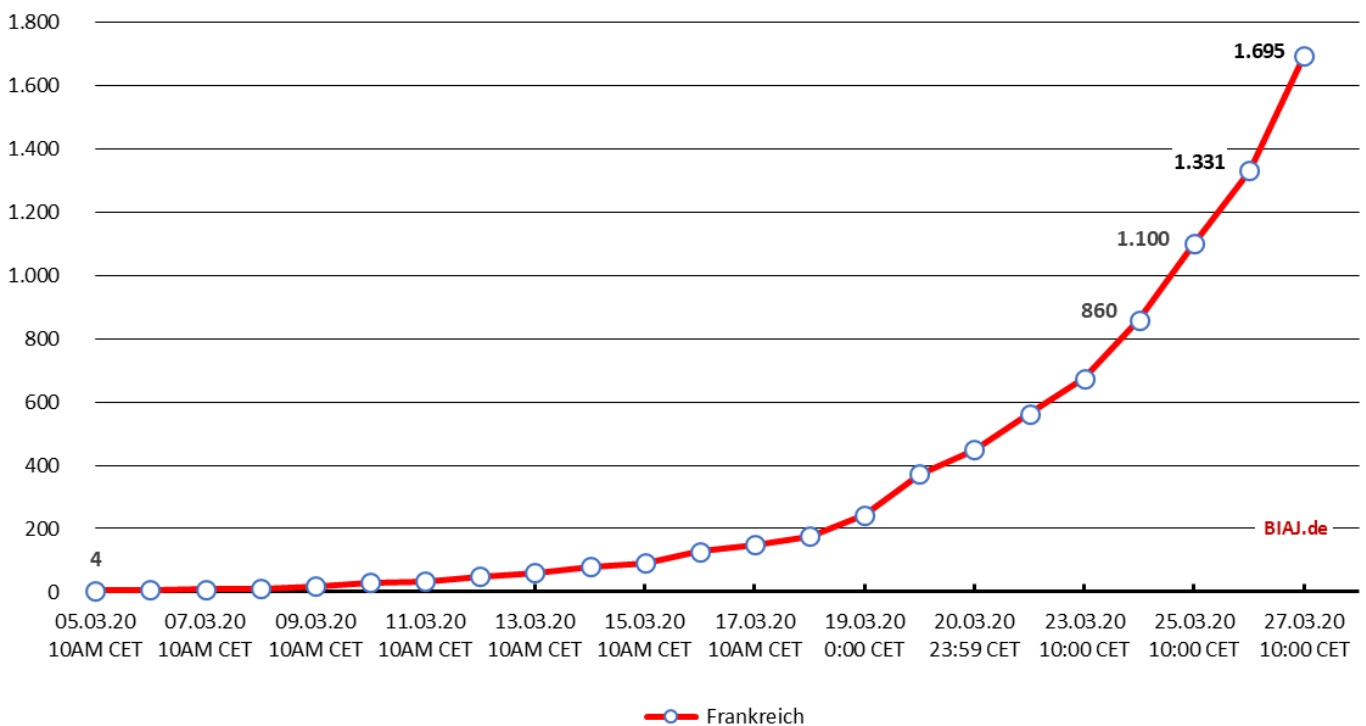

Coronavirus disease - COVID-19: Total deaths
Frankreich

Source: WHO, Coronavirus disease 2019 (COVID-19) Situation Report - 45 - 67