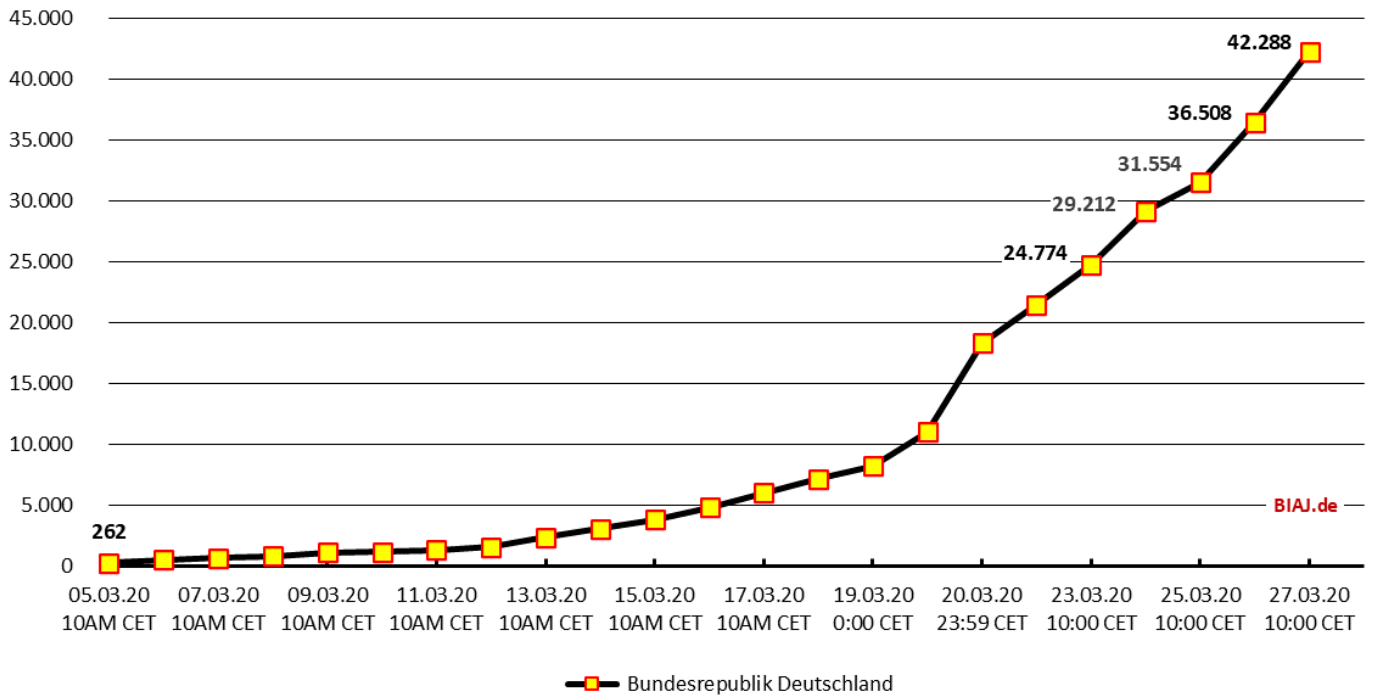

**Coronavirus disease - COVID-19: Total confirmed cases  
Bundesrepublik Deutschland**

Source: WHO, Coronavirus disease 2019 (COVID-19) Situation Report - 45 - 67

**Coronavirus disease - COVID-19: Total deaths  
Bundesrepublik Deutschland**

Source: WHO, Coronavirus disease 2019 (COVID-19) Situation Report - 45 - 67

Coronavirus disease - COVID-19: Total confirmed cases  
Italien

Source: WHO, Coronavirus disease 2019 (COVID-19) Situation Report - 45 - 67