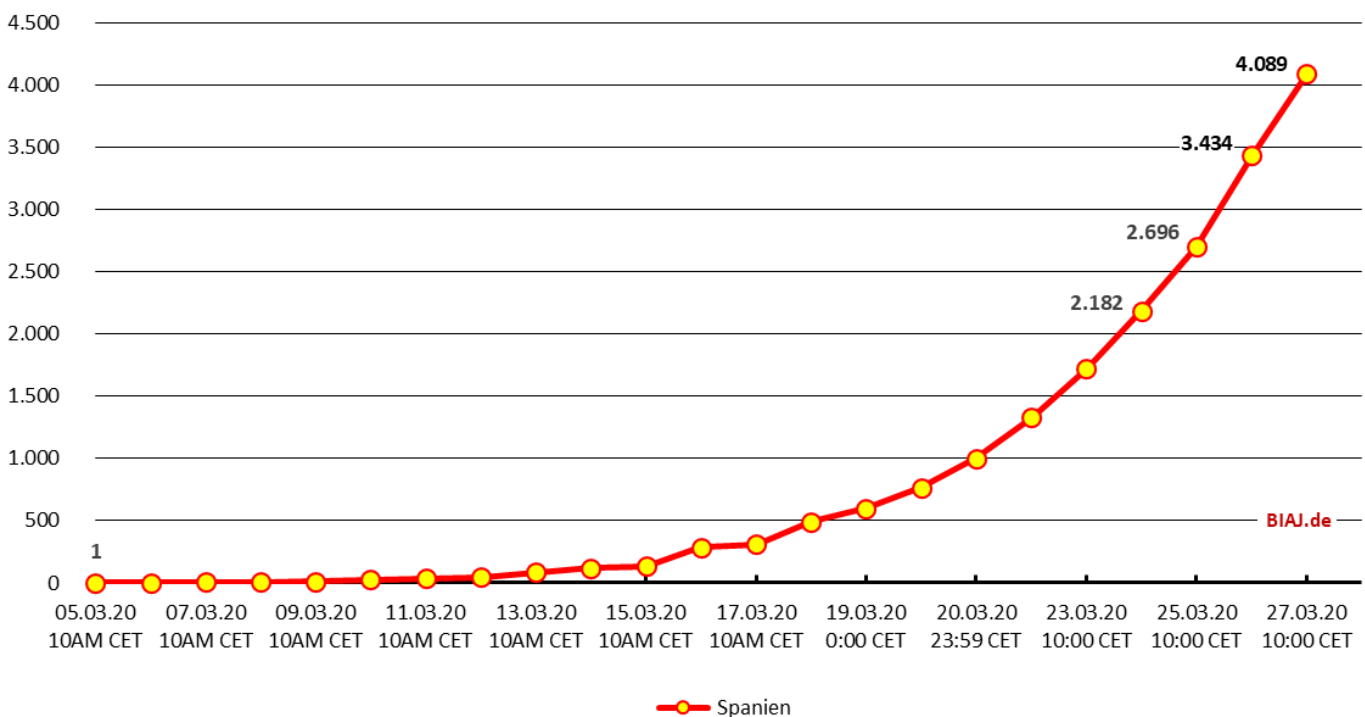

Coronavirus disease - COVID-19: Total deaths
Spanien

Source: WHO, Coronavirus disease 2019 (COVID-19) Situation Report - 45 - 67