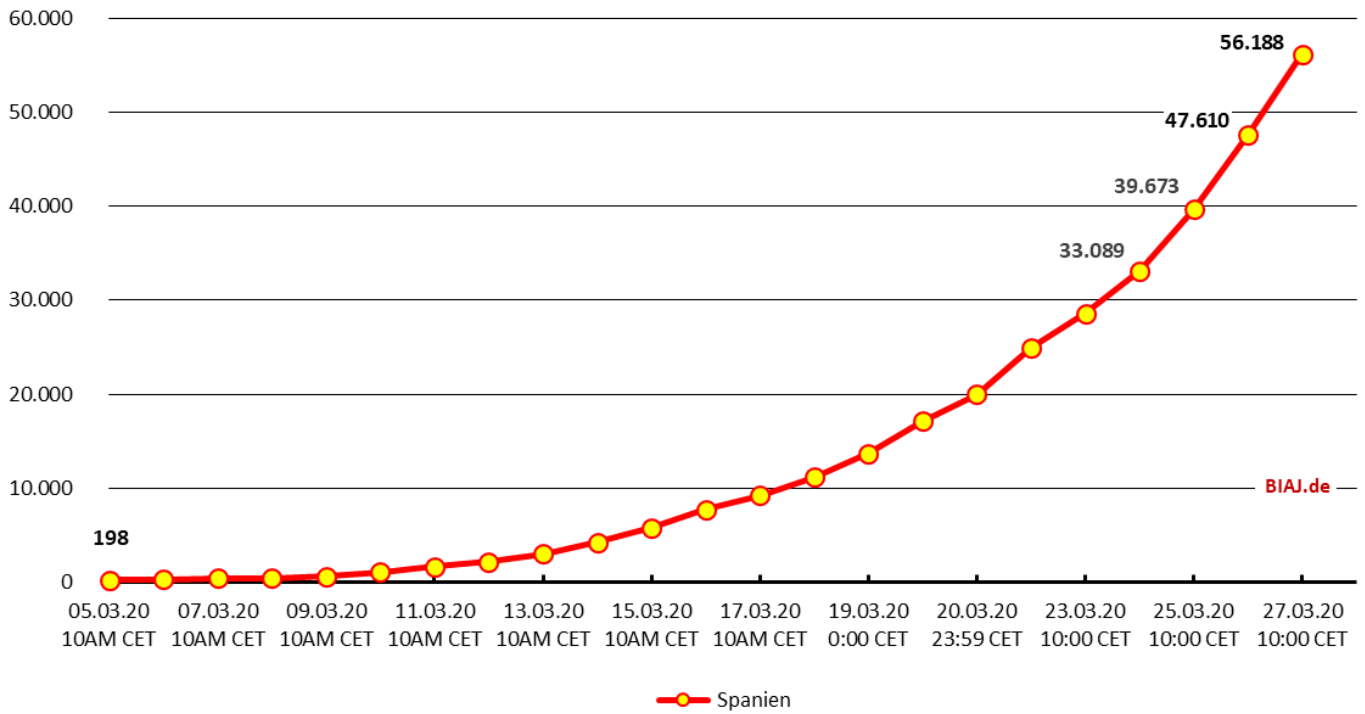

Coronavirus disease - COVID-19: Total confirmed cases
Spanien

Source: WHO, Coronavirus disease 2019 (COVID-19) Situation Report - 45 - 67