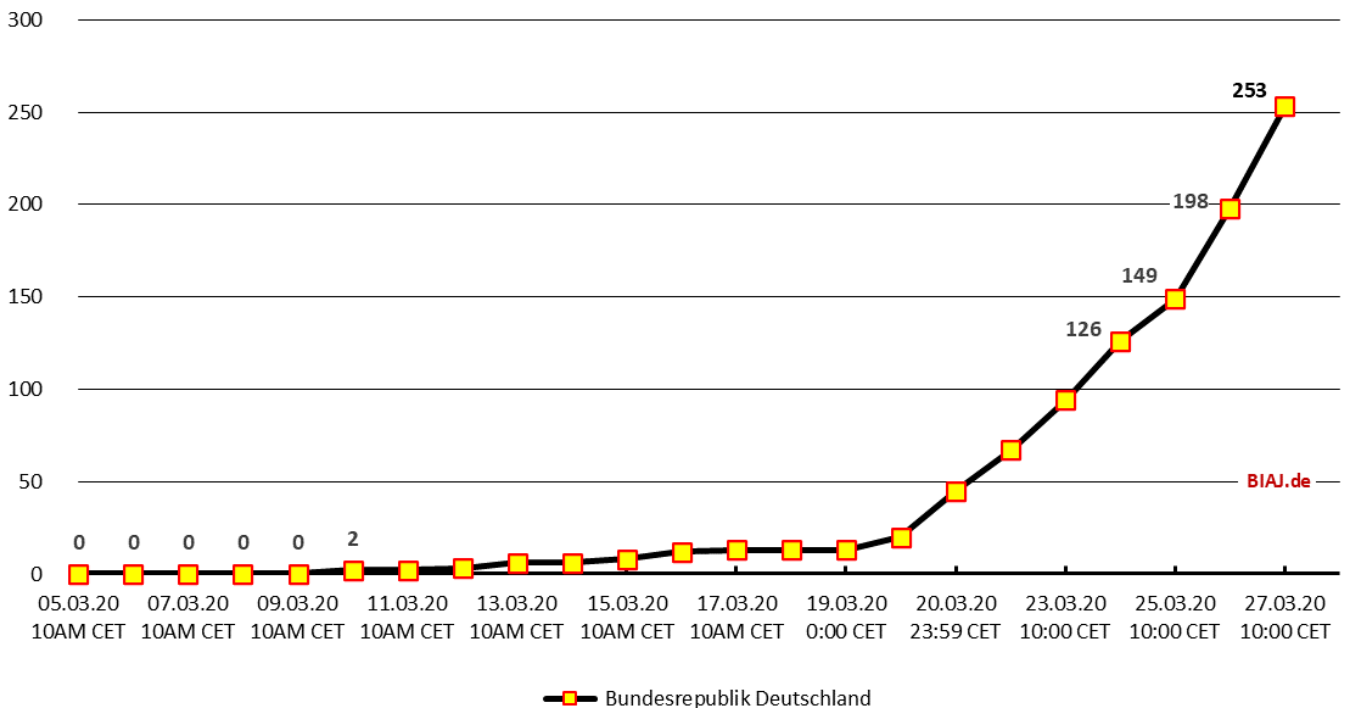

**Coronavirus disease - COVID-19: Total confirmed cases  
Bundesrepublik Deutschland**

Source: WHO, Coronavirus disease 2019 (COVID-19) Situation Report - 45 - 67

**Coronavirus disease - COVID-19: Total deaths  
Bundesrepublik Deutschland**

Source: WHO, Coronavirus disease 2019 (COVID-19) Situation Report - 45 - 67

Coronavirus disease - COVID-19: Total confirmed cases  
Italien

Source: WHO, Coronavirus disease 2019 (COVID-19) Situation Report - 45 - 67

Coronavirus disease - COVID-19: Total deaths  
Italien

Source: WHO, Coronavirus disease 2019 (COVID-19) Situation Report - 45 - 67

Coronavirus disease - COVID-19: Total confirmed cases  
Niederlande

Source: WHO, Coronavirus disease 2019 (COVID-19) Situation Report - 45 - 67