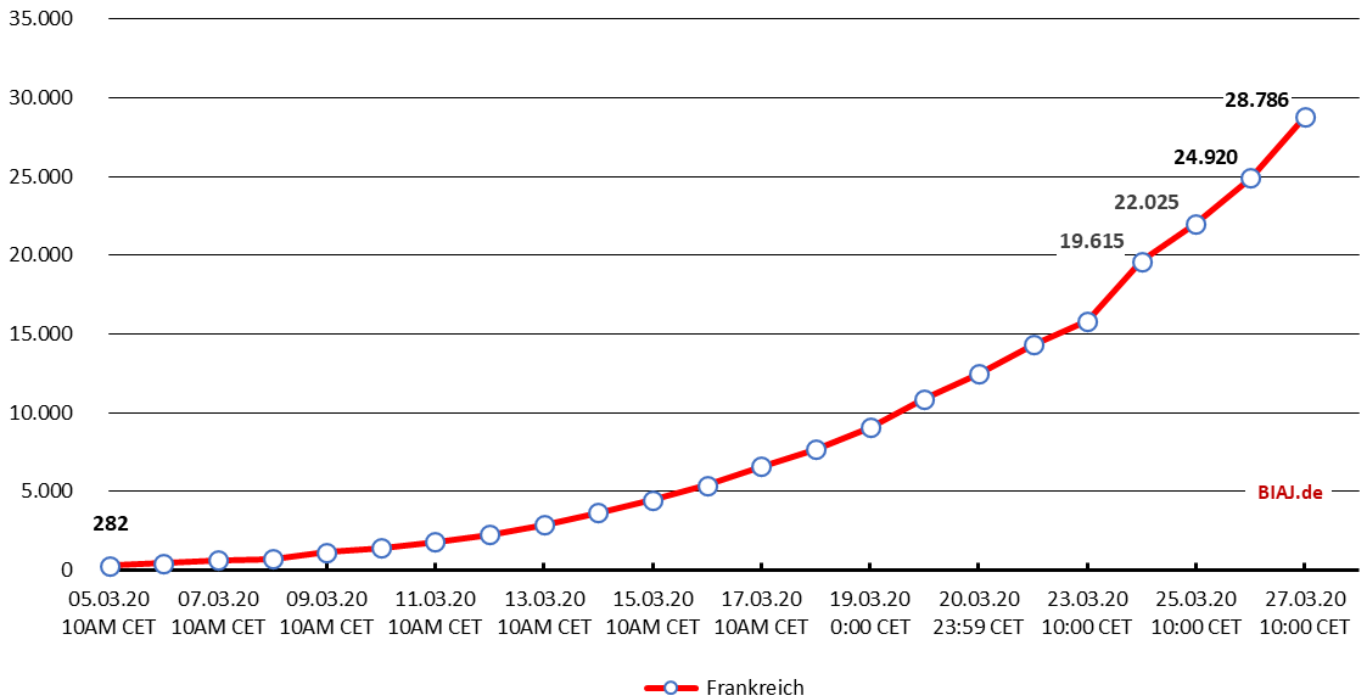

Coronavirus disease - COVID-19: Total confirmed cases
Frankreich

Source: WHO, Coronavirus disease 2019 (COVID-19) Situation Report - 45 - 67